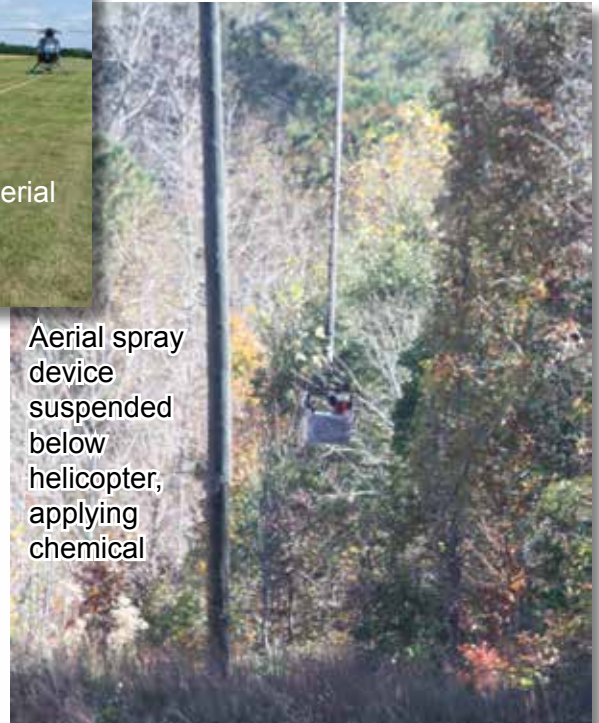

Side Trimmers

Chemical Side Trimming

- Highly efficient treatment method
- Spray system can be modified to adjust nozzle spacing, flow rate and spray direction
- Extends the maintenance cycle by inhibiting growth on the treated limbs
- Eliminates the need to handle trimmings on the ground