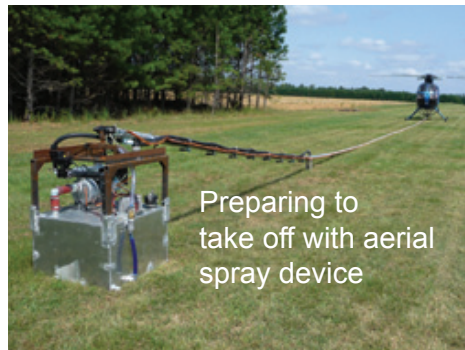

Side Trimmers

Aerial Sawing

- Ideal for difficult to access rights-of-way in steep or swampy terrain
- Powerful 10-bladed saw
- Distance of the saw below the helicopter is adjustable depending on terrain
- Cost effectively completes difficult/remote vegetation management projects

Side Trimmers

Chemical Side Trimming

- Highly efficient treatment method
- Spray system can be modified to adjust nozzle spacing, flow rate and spray direction
- Extends the maintenance cycle by inhibiting growth on the treated limbs
- Eliminates the need to handle trimmings on the ground